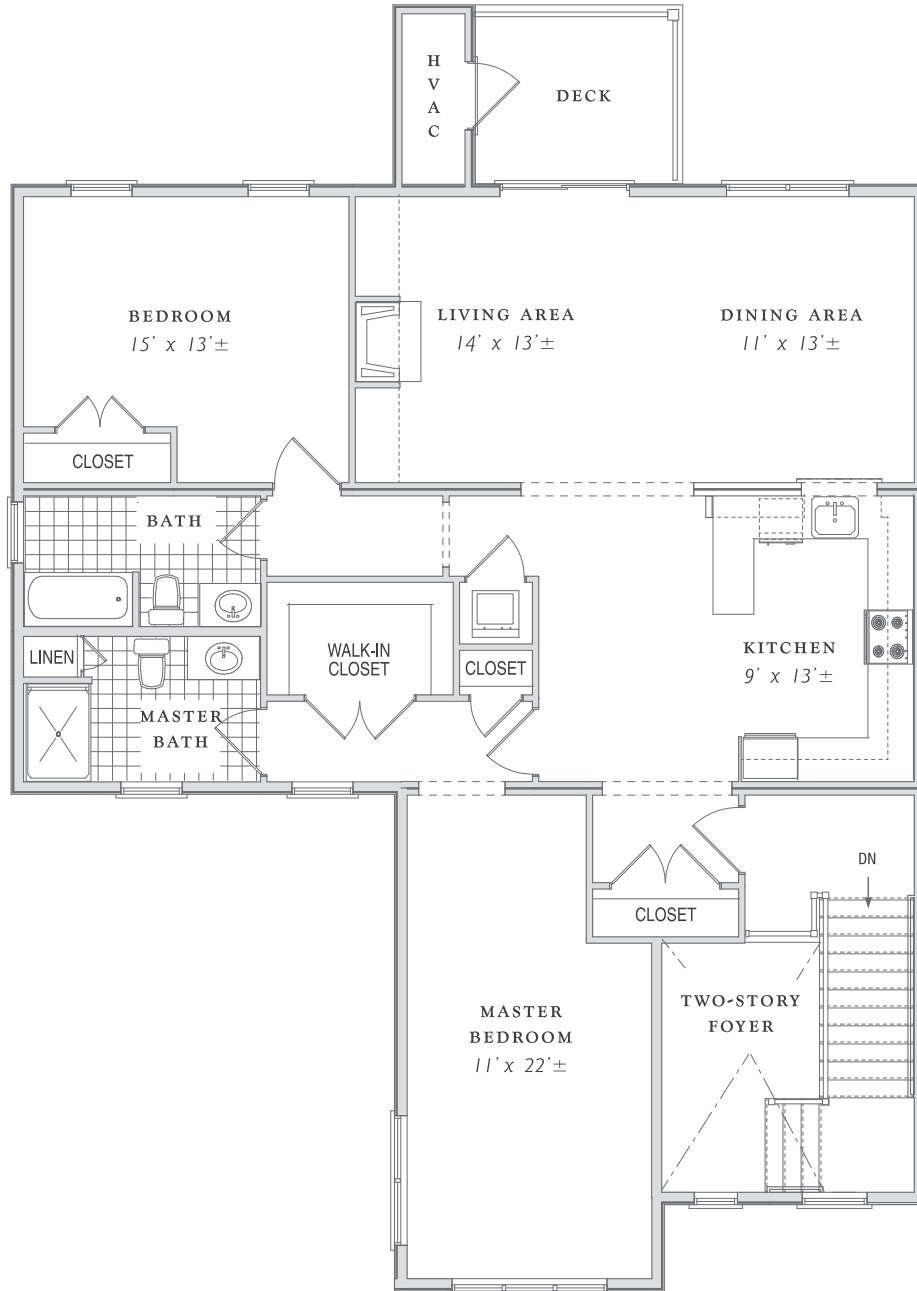

THE IPSWICH

1,794 ± sq. ft

EMERALD PLACE
AT LAKE WHALOM

ALL DIMENSIONS ARE APPROXIMATE