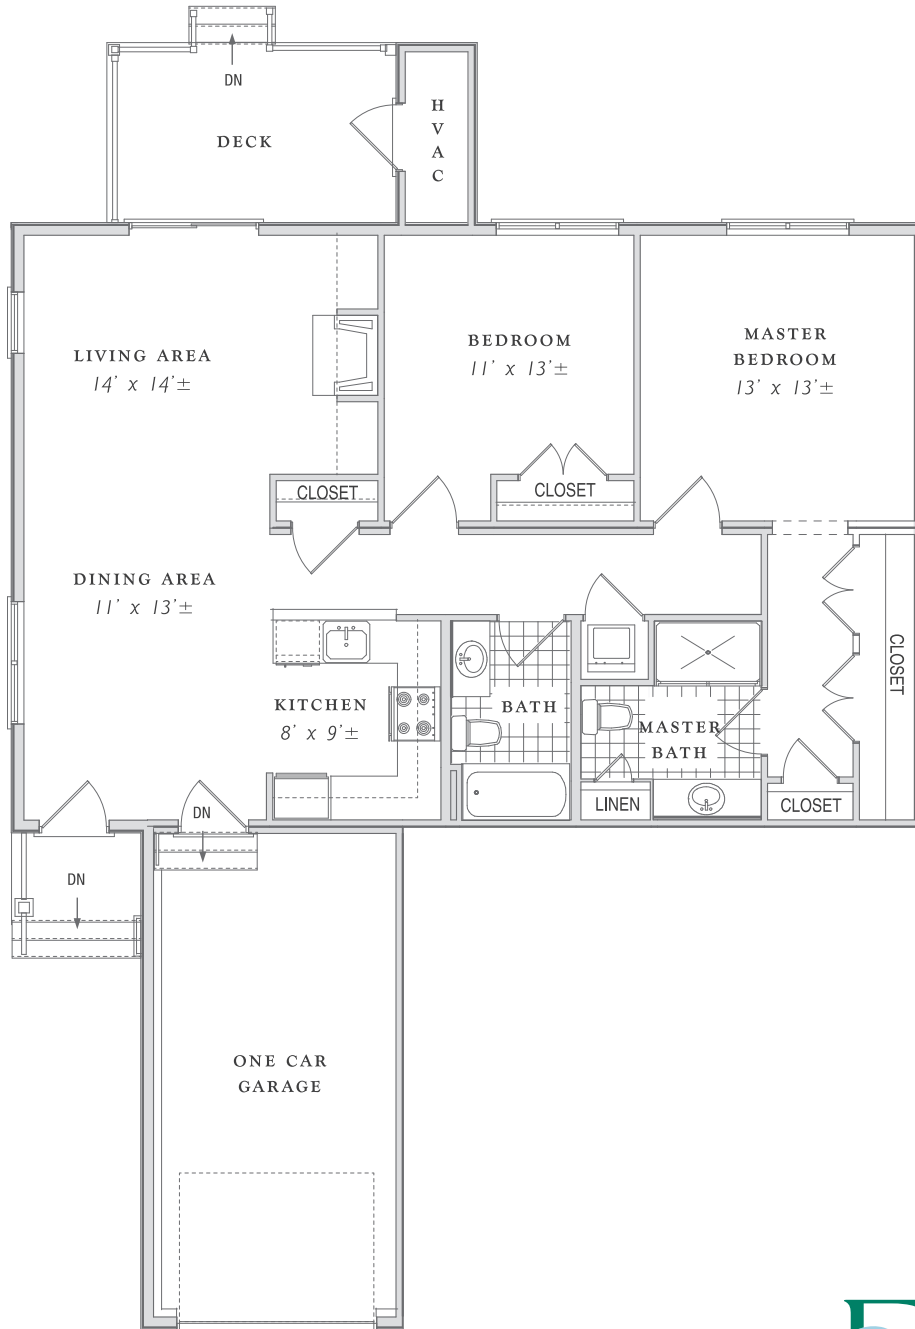

THE NEPONSET

1,176 ± sq. ft

EMERALD PLACE
AT LAKE WHALOM

ALL DIMENSIONS ARE APPROXIMATE