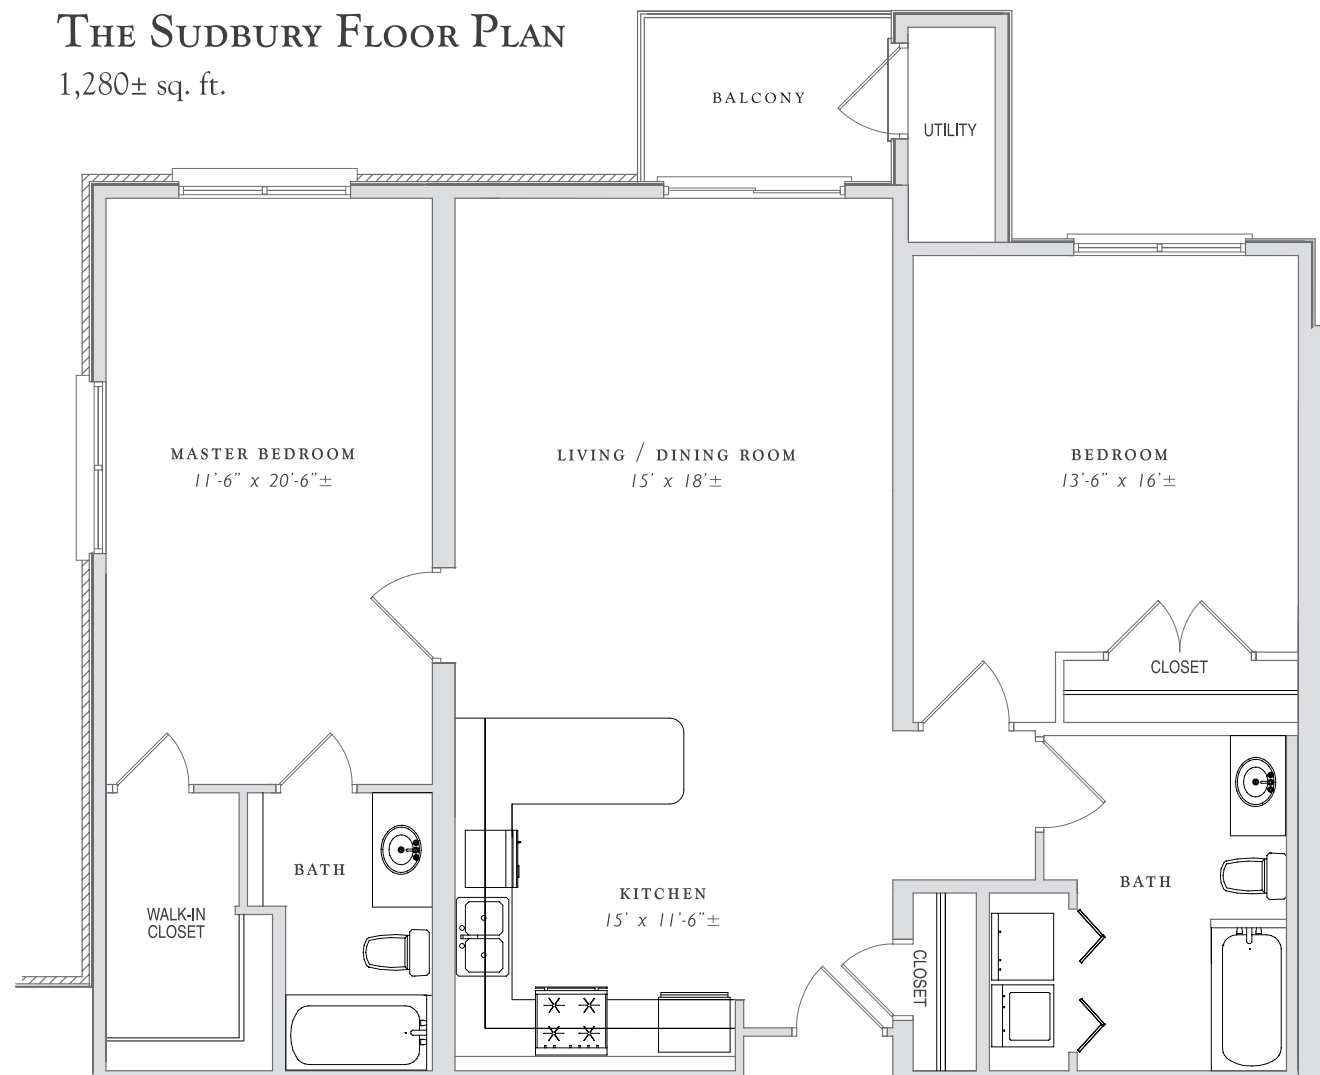

SINGLE-LEVEL FLOOR PLANS

THE SUDBURY FLOOR PLAN

1,280± sq. ft.

THE BLACKSTONE FLOOR PLAN

1,140± sq. ft.

EMERALD PLACE
AT LAKE WHALOM

The dimensions, size, configuration, and other information contained in these floor plans are meant to be illustrative only, are not to scale, and are subject to change without notice.