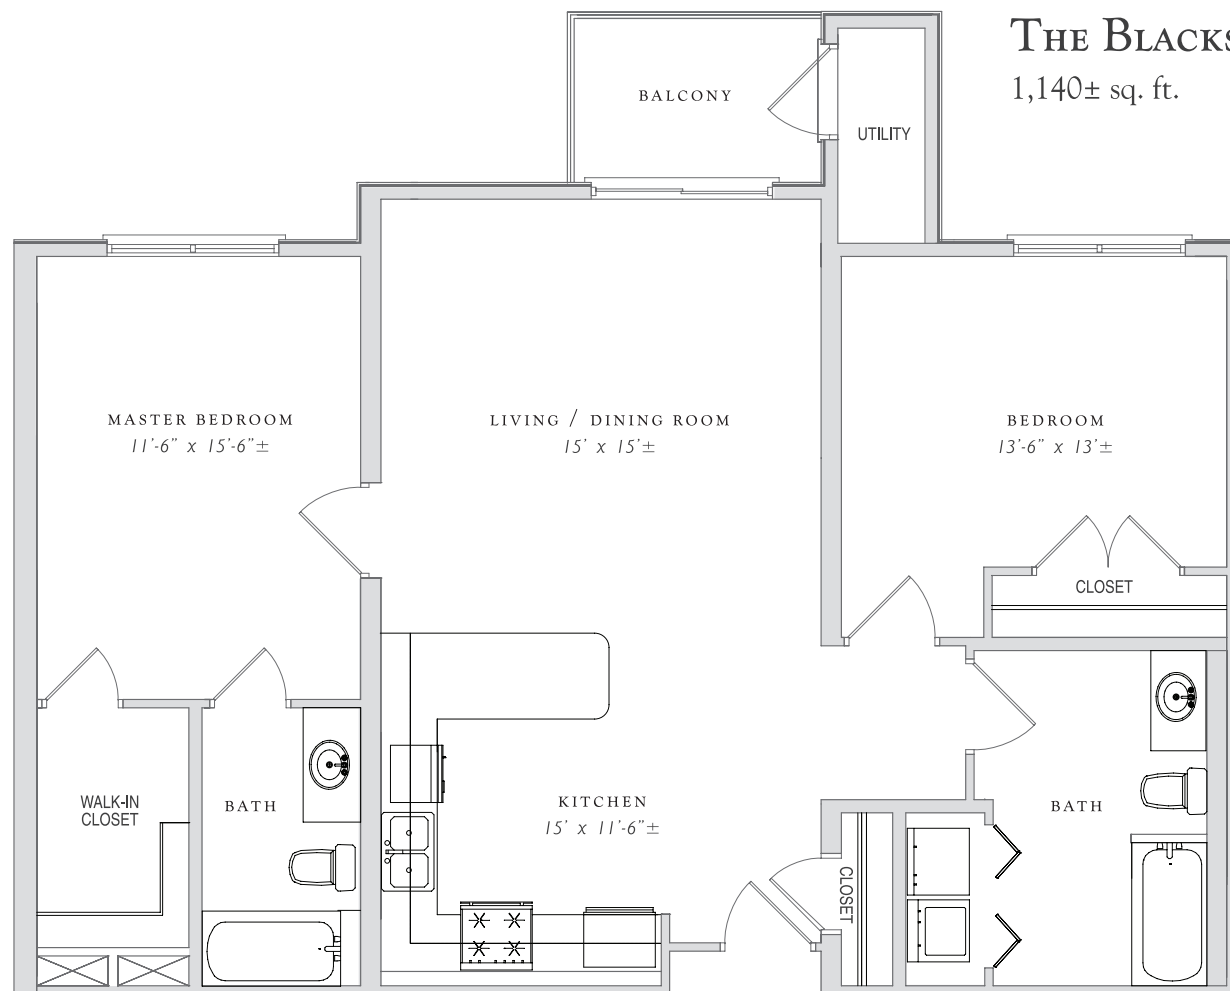

SINGLE-LEVEL FLOOR PLANS

THE SUDBURY FLOOR PLAN

1,280± sq. ft.

THE BLACKSTONE FLOOR PLAN

1,140± sq. ft.

EMERALD PLACE
AT LAKE WHALOM

The dimensions, size, configuration, and other information contained in these floor plans are meant to be illustrative only, are not to scale, and are subject to change without notice.