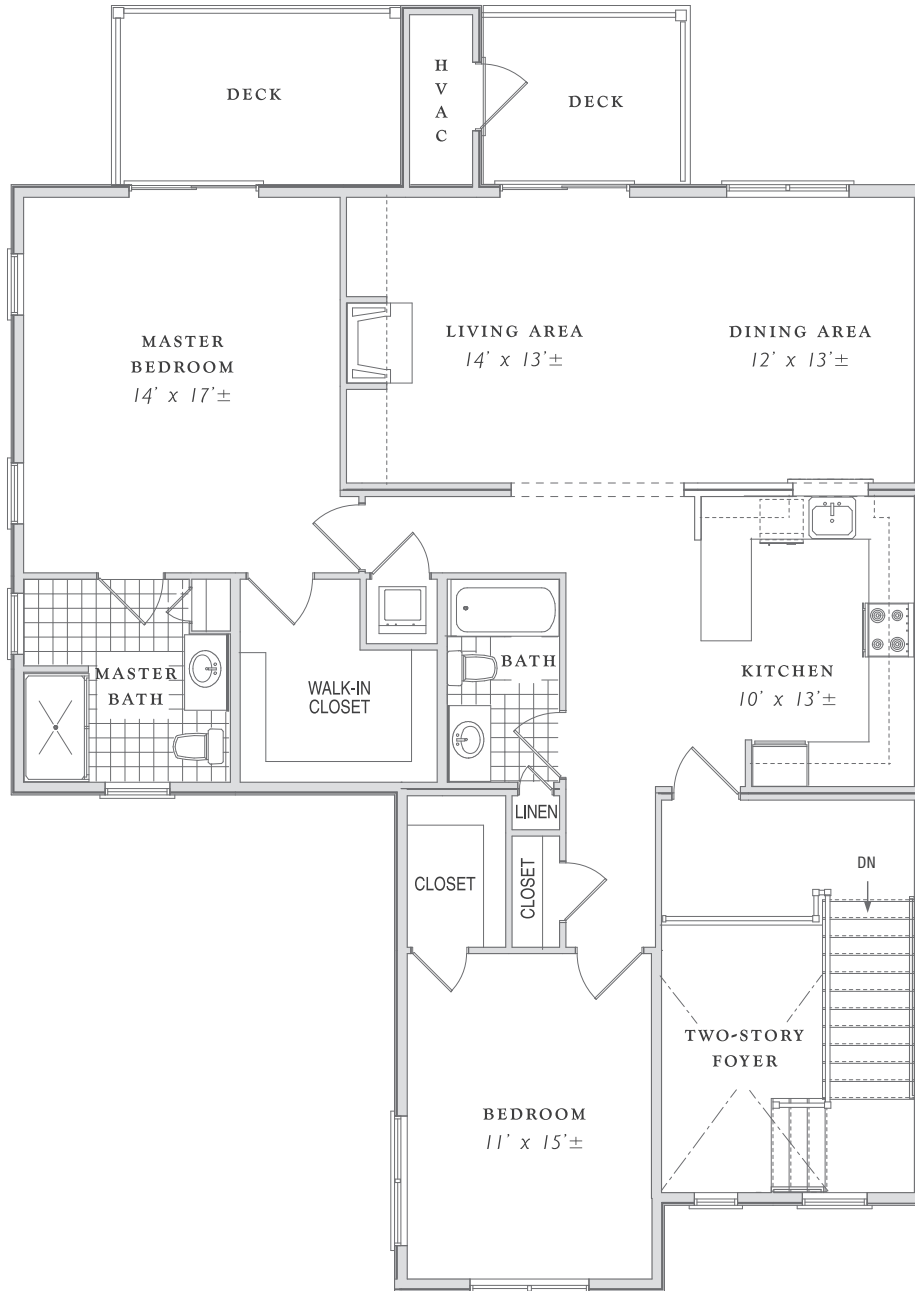

THE ESSEX

1,794 ± sq. ft

EMERALD PLACE
AT LAKE WHALOM

ALL DIMENSIONS ARE APPROXIMATE