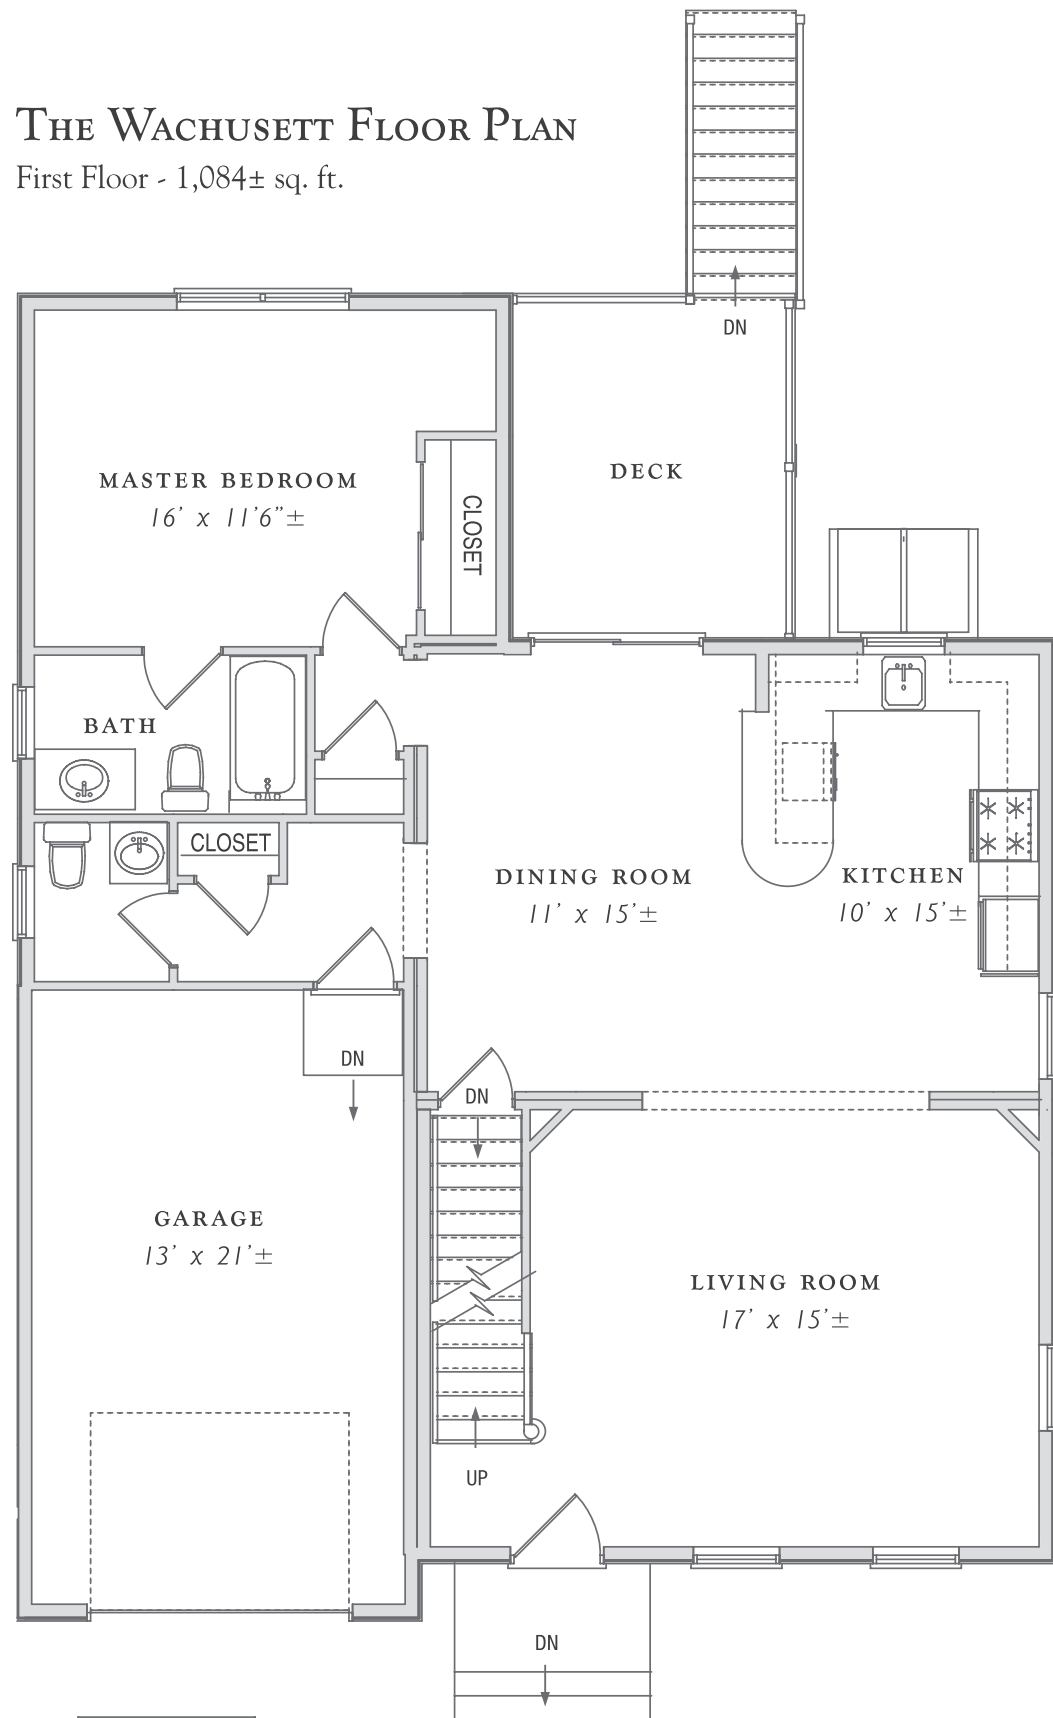

THE WACHUSETT

1,827± sq. ft.

THE WACHUSETT FLOOR PLAN
First Floor - 1,084± sq. ft.

THE WACHUSETT FLOOR PLAN
Second Floor - 743± sq. ft.

EMERALD PLACE
AT LAKE WHALOM

The dimensions, size, configuration, and other information contained in this floor plan are meant to be illustrative only, are not to scale, and are subject to change without notice.