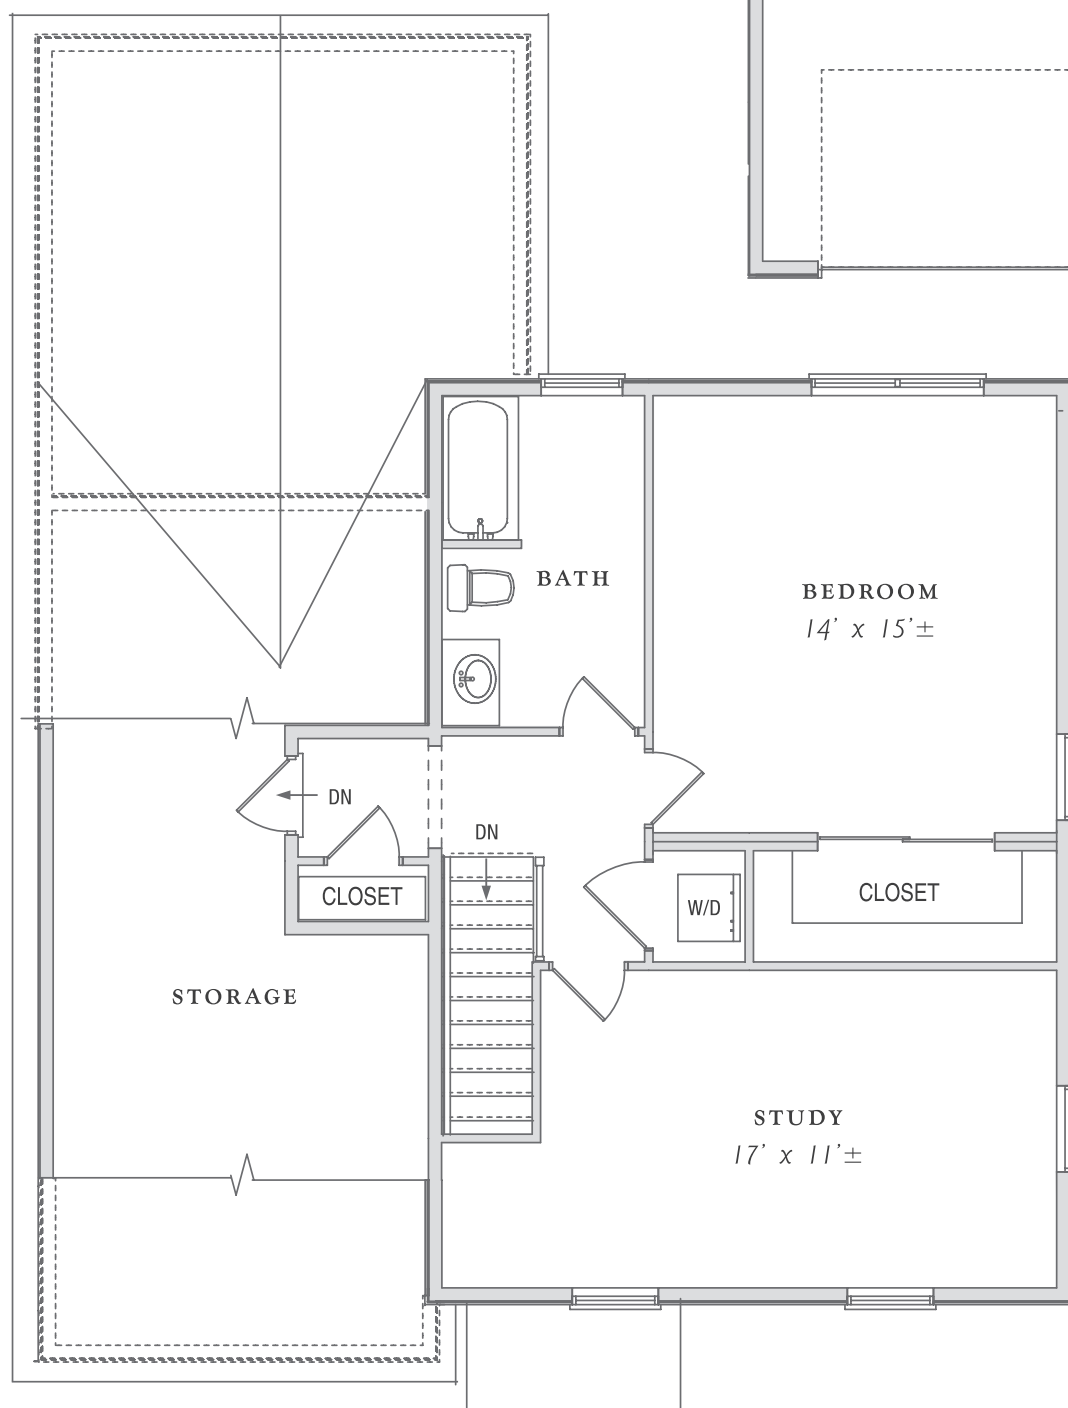

THE WACHUSETT

1,827± sq. ft.

THE WACHUSETT FLOOR PLAN
First Floor - 1,084± sq. ft.

THE WACHUSETT FLOOR PLAN
Second Floor - 743± sq. ft.

EMERALD PLACE
AT LAKE WHALOM

The dimensions, size, configuration, and other information contained in this floor plan are meant to be illustrative only, are not to scale, and are subject to change without notice.